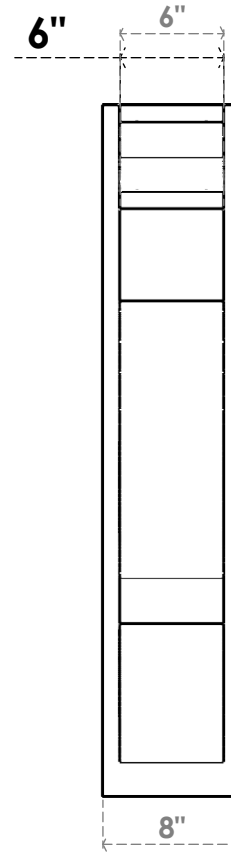

ITEM NUMBER: OUTUROC060X080X40000X40000X060X020X060BOA04RCPR

6"W TOP X 8"W BACK X 40"D X 40"H X 6"T TOP X 2"T BACK TIMBERTHANE ROUGH CEDAR BALBOA FAUX WOOD OPEN OUTLOOKER, TRADITIONAL TOP AND BLOCK BACK, 6"W CLOSED BRACE, PRIMED TAN

EKENA MILLWORK
2300 WEST MAIN ST.
CLARKSVILLE, TX 75426
TOLL FREE: 866-607-0453
WWW.EKENAMILLWORK.COM

NOTES

1. INSTALLATION TO BE COMPLETED IN ACCORDANCE WITH MANUFACTURER'S SPECIFICATIONS.
2. DRAWING MAY NOT BE TO SCALE
3. THIS DRAWING IS INTENDED FOR DESIGN AND PLANNING PURPOSES ONLY.
4. ALL INFORMATION CONTAINED HEREIN WAS CURRENT AT THE TIME OF DEVELOPMENT BUT MUST BE REVIEWED AND APPROVED BY THE PRODUCT MANUFACTURER TO BE CONSIDERED ACCURATE.
5. TIMBERTHANE ARCHITECTURAL PRODUCTS ARE MADE FROM HIGH DENSITY URETHANE AND COME FACTORY PRIMED