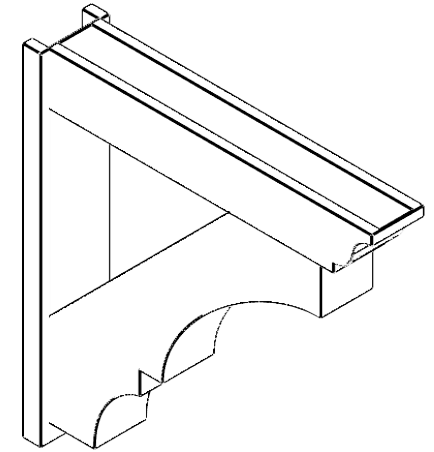

ITEM NUMBER: OUTUROC060X080X40000X40000X060X020X060BOA04RCPR

6"W TOP X 8"W BACK X 40"D X 40"H X 6"T TOP X 2"T BACK TIMBERTHANE ROUGH CEDAR BALBOA FAUX WOOD OPEN OUTLOOKER, TRADITIONAL TOP AND BLOCK BACK, 6"W CLOSED BRACE, PRIMED TAN

EKENA MILLWORK
2300 WEST MAIN ST.
CLARKSVILLE, TX 75426
TOLL FREE: 866-607-0453
WWW.EKENAMILLWORK.COM

NOTES

1. INSTALLATION TO BE COMPLETED IN ACCORDANCE WITH MANUFACTURER'S SPECIFICATIONS.
2. DRAWING MAY NOT BE TO SCALE
3. THIS DRAWING IS INTENDED FOR DESIGN AND PLANNING PURPOSES ONLY.
4. ALL INFORMATION CONTAINED HEREIN WAS CURRENT AT THE TIME OF DEVELOPMENT BUT MUST BE REVIEWED AND APPROVED BY THE PRODUCT MANUFACTURER TO BE CONSIDERED ACCURATE.
5. TIMBERTHANE ARCHITECTURAL PRODUCTS ARE MADE FROM HIGH DENSITY URETHANE AND COME FACTORY PRIMED