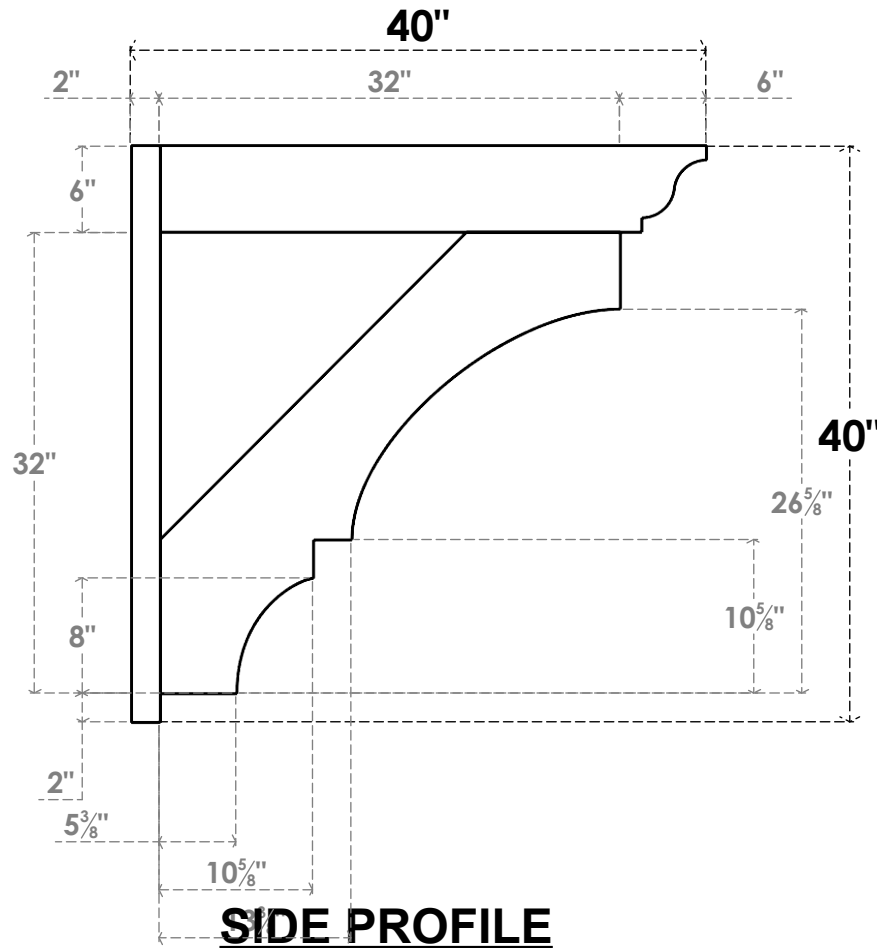

ITEM NUMBER: OUTUROC060X080X40000X40000X060X020X060BOA04RCPR

6"W TOP X 8"W BACK X 40"D X 40"H X 6"T TOP X 2"T BACK TIMBERTHANE ROUGH CEDAR BALBOA FAUX WOOD OPEN OUTLOOKER, TRADITIONAL TOP AND BLOCK BACK, 6"W CLOSED BRACE, PRIMED TAN

EKENA MILLWORK
2300 WEST MAIN ST.
CLARKSVILLE, TX 75426
TOLL FREE: 866-607-0453
WWW.EKENAMILLWORK.COM

NOTES

1. INSTALLATION TO BE COMPLETED IN ACCORDANCE WITH MANUFACTURER'S SPECIFICATIONS.
2. DRAWING MAY NOT BE TO SCALE
3. THIS DRAWING IS INTENDED FOR DESIGN AND PLANNING PURPOSES ONLY.
4. ALL INFORMATION CONTAINED HEREIN WAS CURRENT AT THE TIME OF DEVELOPMENT BUT MUST BE REVIEWED AND APPROVED BY THE PRODUCT MANUFACTURER TO BE CONSIDERED ACCURATE.
5. TIMBERTHANE ARCHITECTURAL PRODUCTS ARE MADE FROM HIGH DENSITY URETHANE AND COME FACTORY PRIMED